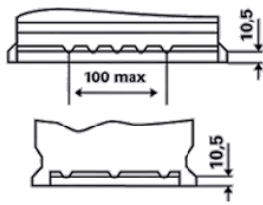

SILVER DYNAMIC

Key benefits

Engineered to the highest German standards

Patented PowerFrame® grid for reliable starting power, fast recharge and corrosion resistance

Meets all original criteria of the car manufacturer

For more information visit www.varta-automotive.com

ORDER INFORMATION

European Type No. (ETN):	554 400 053
Article Number:	554 400 053 316 2
Short Code:	C30
Barcode:	4016987119730
UK Code:	012
Packaging Unit:	1
Quantity per Pallet:	72

TECHNICAL INFORMATION

Voltage [V]:	12	Base Hold-down:	B13
Battery Capacity [Ah]:	54	Layout:	0
Cold Cranking Amps (CCA), EN [A]:	530	Terminal Types:	1
Length [mm]:	207	Case Size:	H4/LN1
Width [mm]:	175	Weight filled (kg):	12,38
Height [mm]:	190		

B13

0