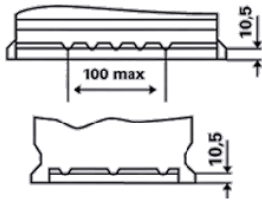

SILVER DYNAMIC

Key benefits

Engineered to the highest German standards

Patented PowerFrame® grid for reliable starting power, fast recharge and corrosion resistance

Meets all original criteria of the car manufacturer

For more information visit www.varta-automotive.com

ORDER INFORMATION

European Type No. (ETN):	552 401 052
Article Number:	552 401 052 316 2
Short Code:	C6
Barcode:	4016987119747
UK Code:	063
Packaging Unit:	1
Quantity per Pallet:	72

TECHNICAL INFORMATION

Voltage [V]:	12	Base Hold-down:	B13
Battery Capacity [Ah]:	52	Layout:	0
Cold Cranking Amps (CCA), EN [A]:	520	Terminal Types:	1
Length [mm]:	207	Case Size:	T4/LBN1
Width [mm]:	175	Weight filled (kg):	11,97
Height [mm]:	175		

B13

0