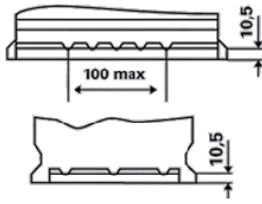

DRAWINGS

B13